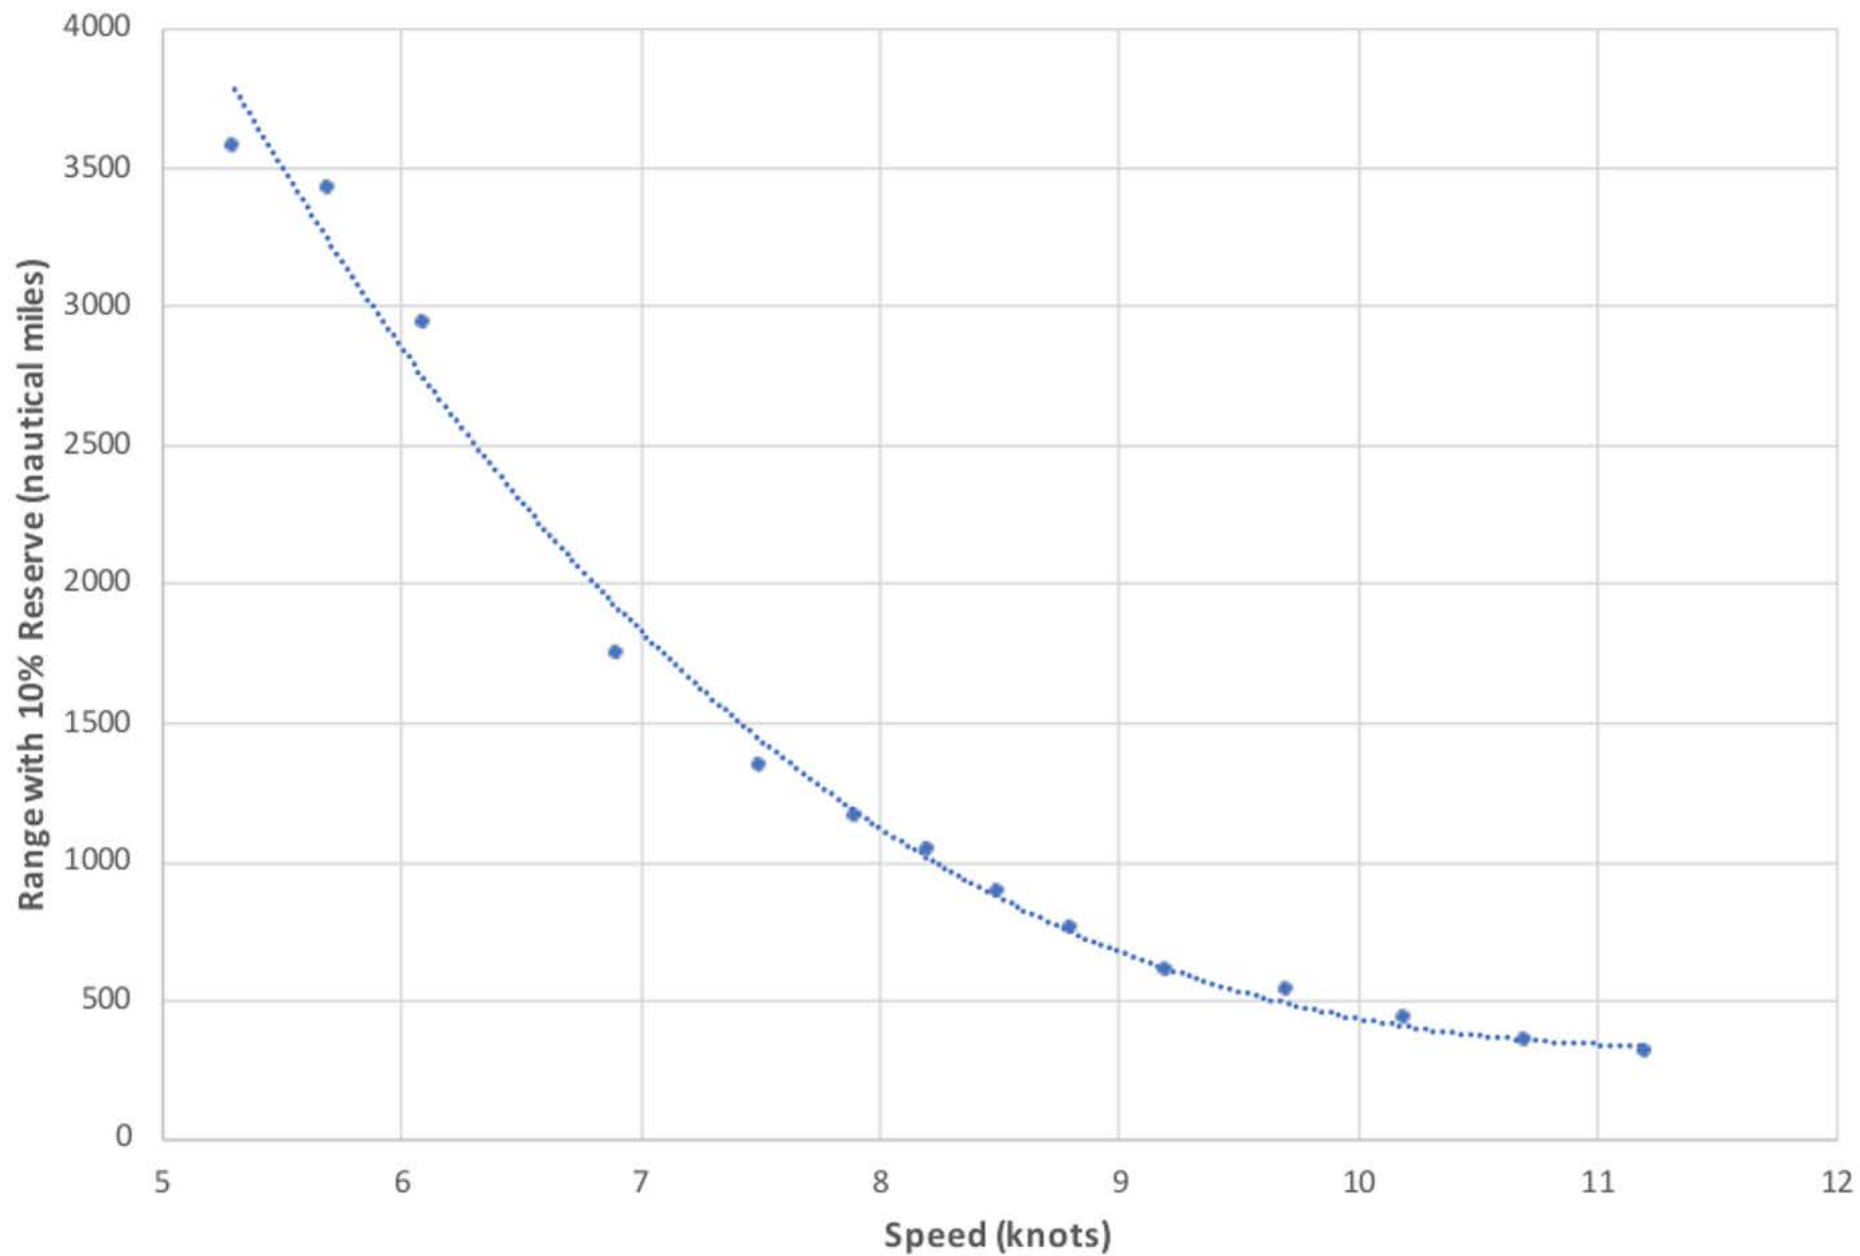

Helmsman Trawlers 43 Fuel Consumption by Speed (Cummins QSB6.7 380hp)

Helmsman Trawlers 43 Range by Speed (Cummins QSB6.7 380hp)

Helmsman Trawlers 38 Fuel Consumption by Speed (Cummins QSB6.7 380hp)

Helmsman Trawlers 38 Range by Speed (Cummins QSB6.7 380hp)

Helmsman Trawlers 37 Fuel Consumption by Speed (Cummins QSB6.7 250hp)

Helmsman Trawlers 37 Range by Speed (Cummins QSB6.7 250hp)