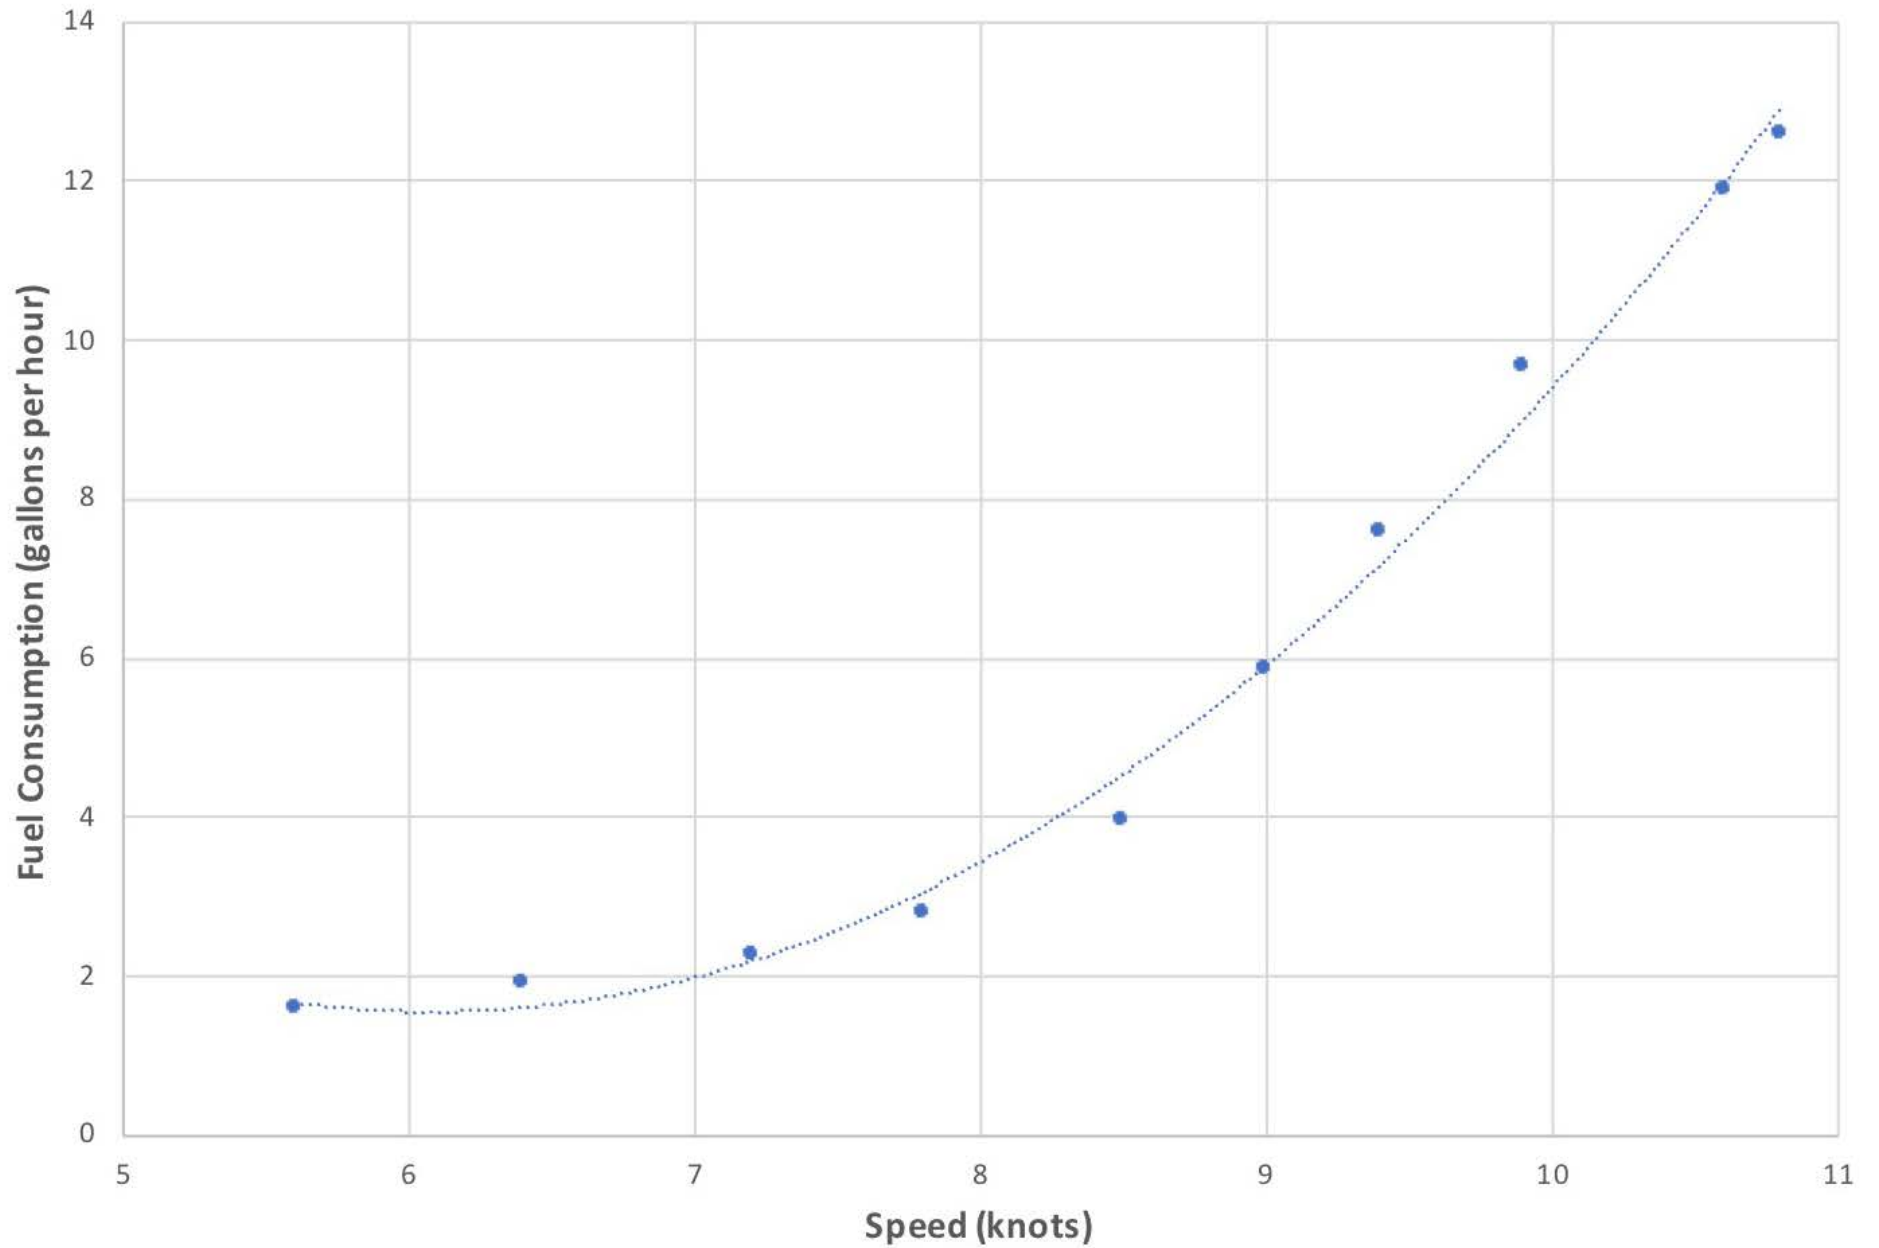

Helmsman Trawlers 43 Fuel Consumption by Speed (Cummins QSB6.7 380hp)

Helmsman Trawlers 43 Range by Speed (Cummins QSB6.7 380hp)

Helmsman Trawlers 38 Fuel Consumption by Speed (Cummins QSB6.7 380hp)

Helmsman Trawlers 38 Range by Speed (Cummins QSB6.7 380hp)

Helmsman Trawlers 37 Fuel Consumption by Speed (Cummins QSB6.7 250hp)

Helmsman Trawlers 37 Range by Speed (Cummins QSB6.7 250hp)