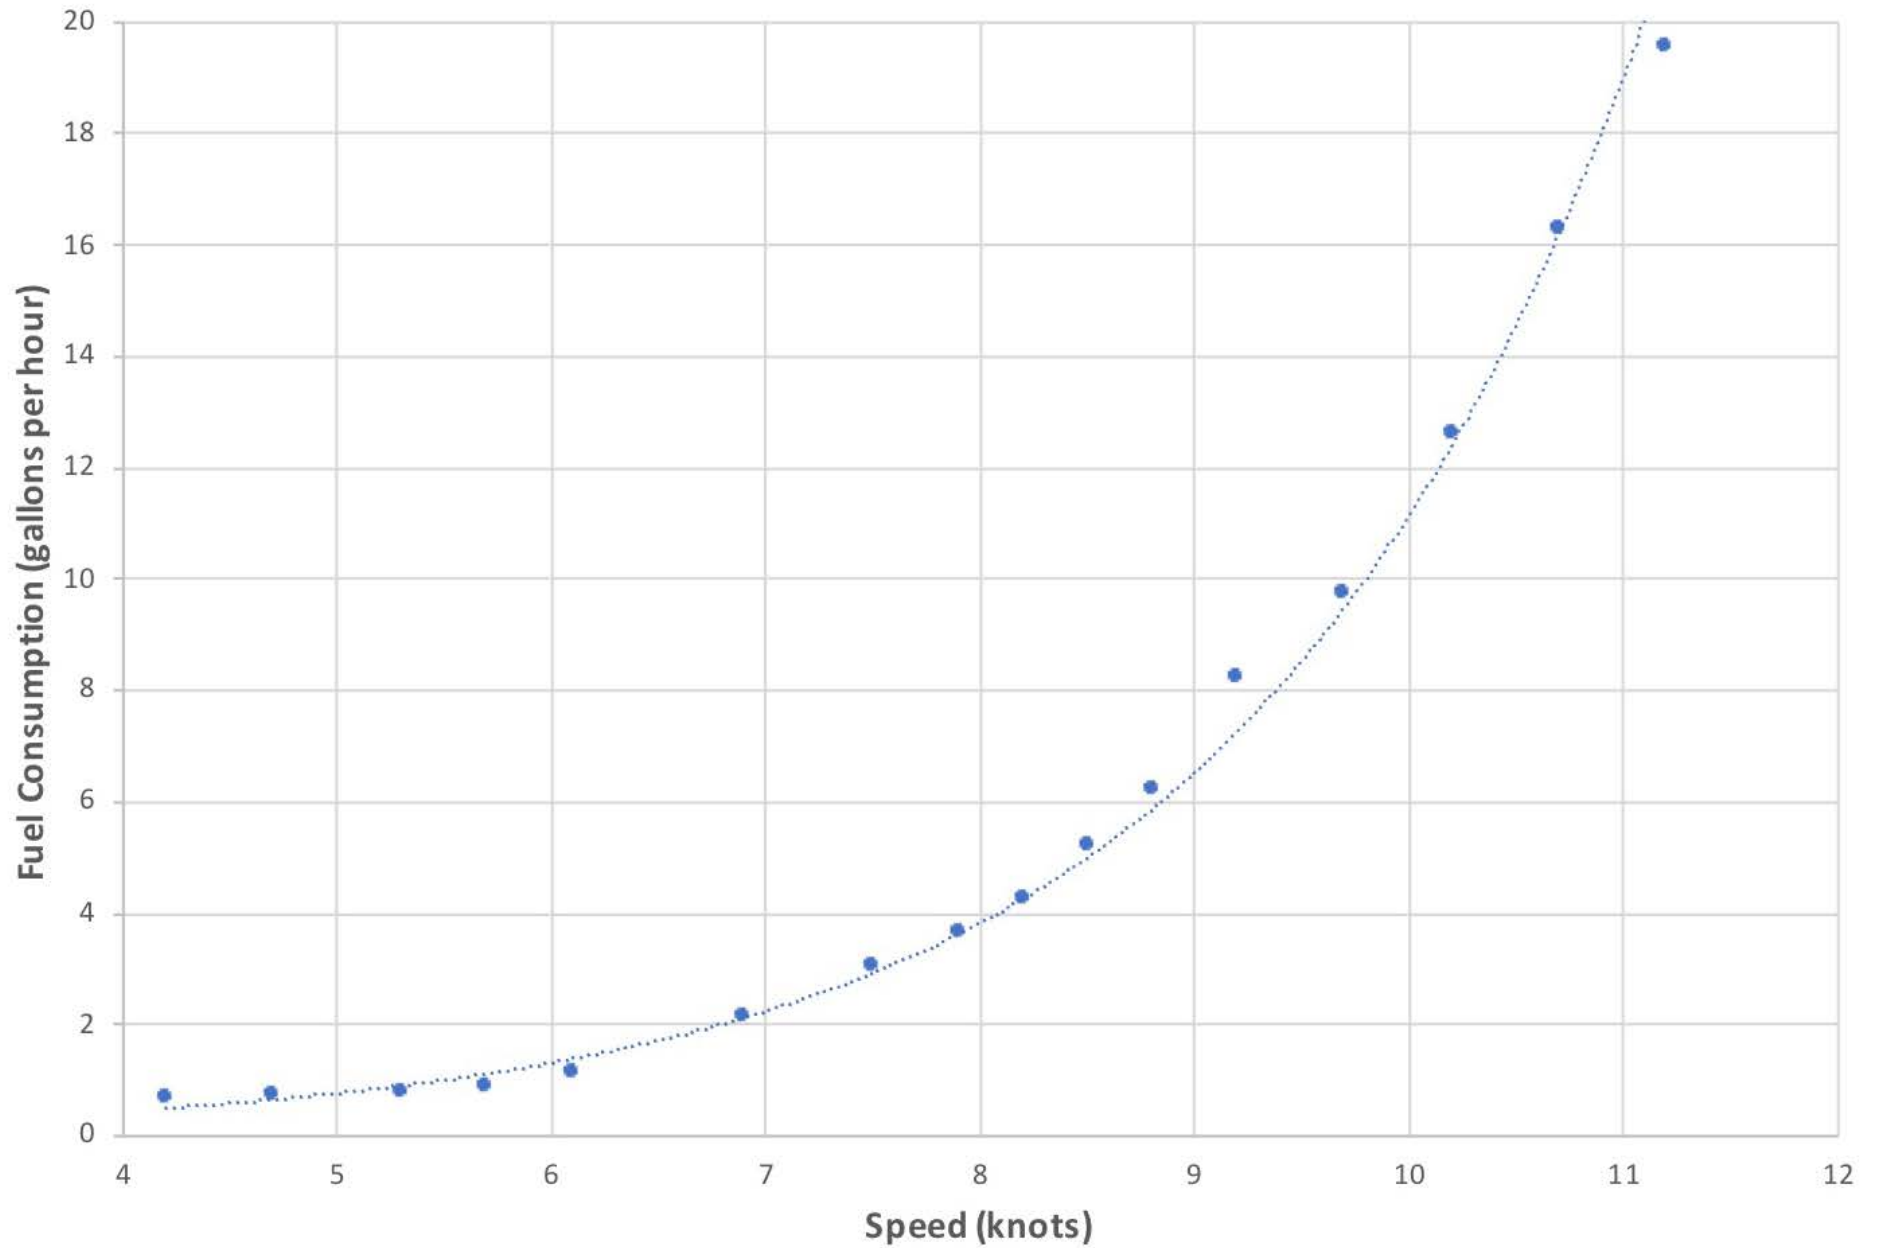

Helmsman Trawlers 43 Fuel Consumption by Speed (Cummins QSB6.7 380hp)

Helmsman Trawlers 43 Range by Speed (Cummins QSB6.7 380hp)

Helmsman Trawlers 38 Fuel Consumption by Speed (Cummins QSB6.7 380hp)

Helmsman Trawlers 38 Range by Speed (Cummins QSB6.7 380hp)

Helmsman Trawlers 37 Fuel Consumption by Speed (Cummins QSB6.7 250hp)

Helmsman Trawlers 37 Range by Speed (Cummins QSB6.7 250hp)