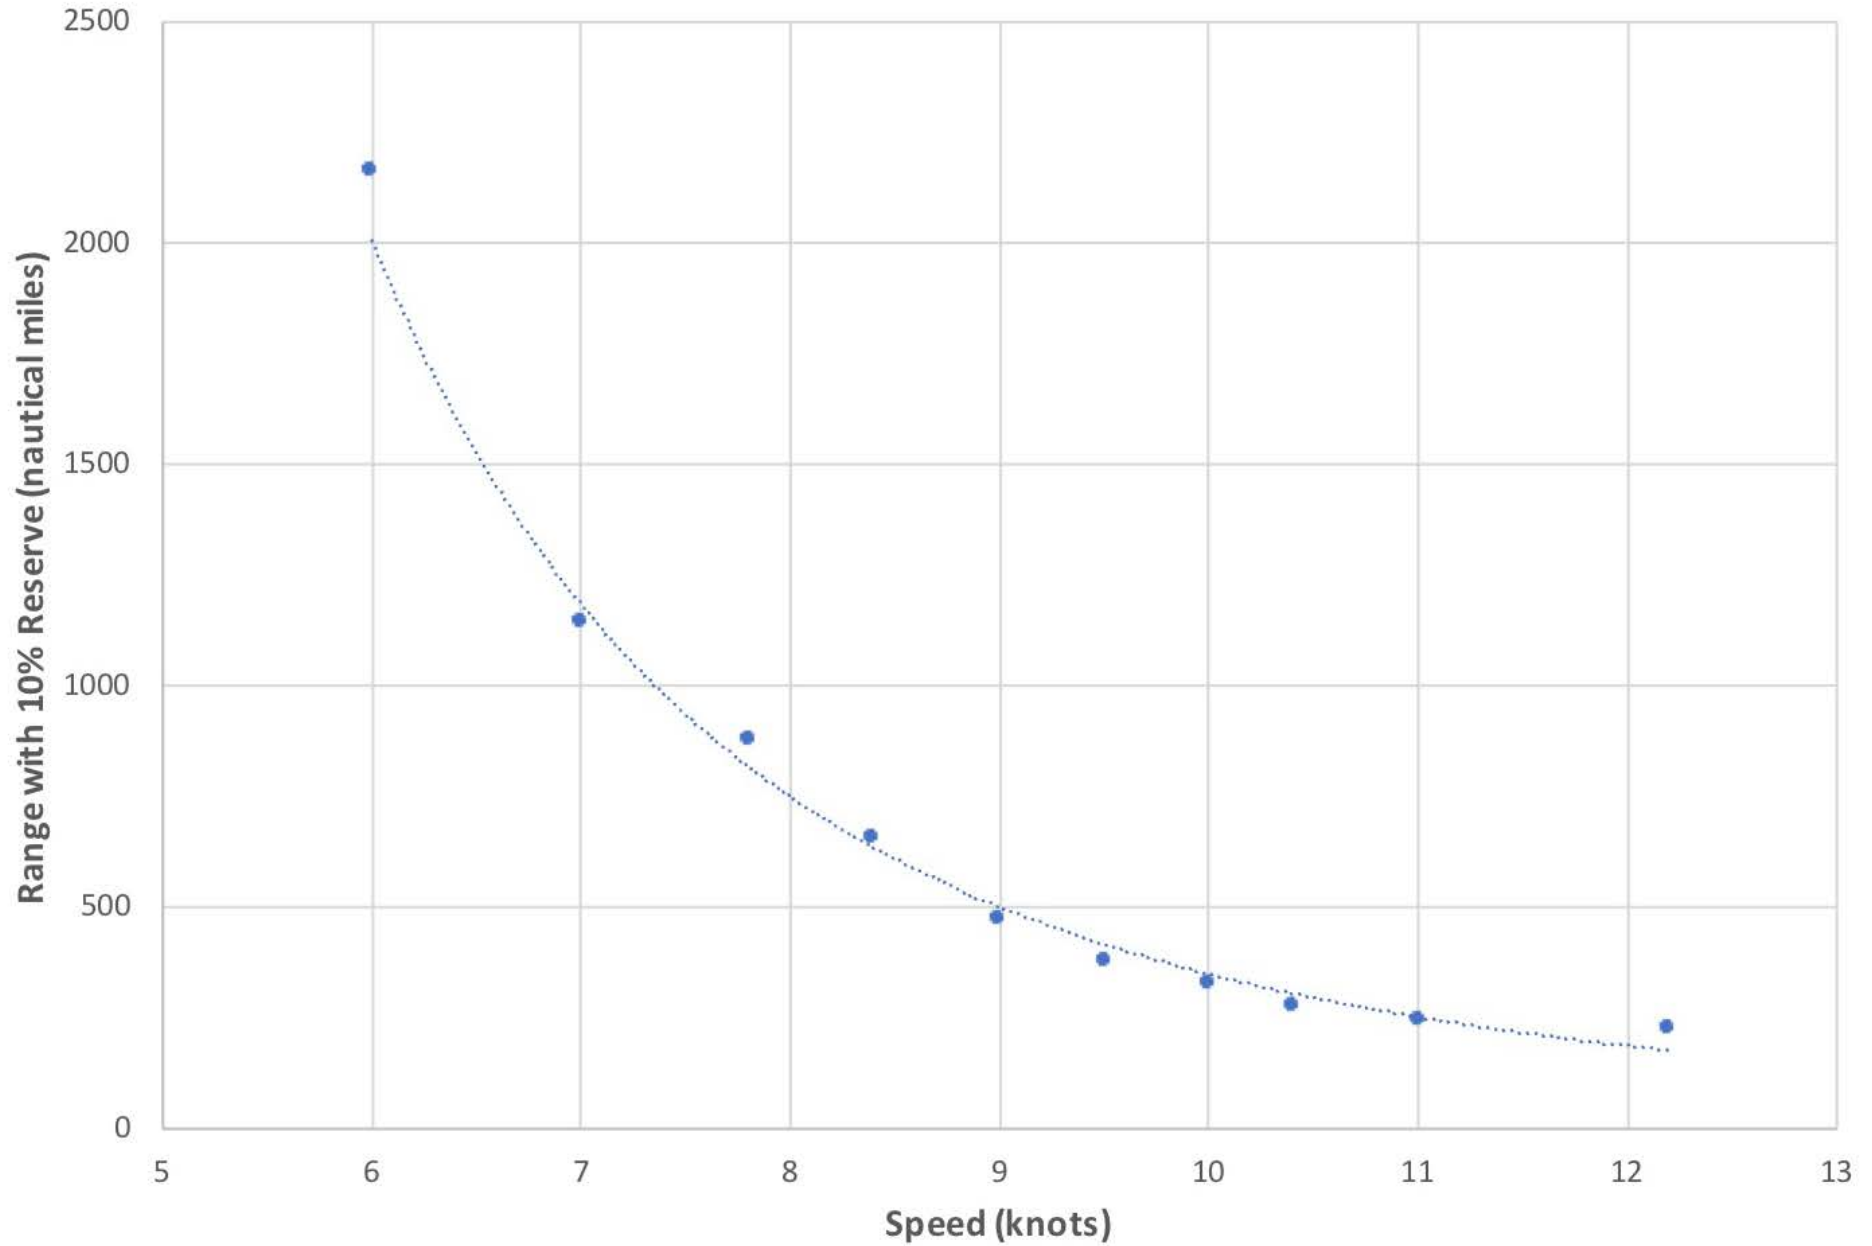

Helmsman Trawlers 43 Fuel Consumption by Speed (Cummins QSB6.7 380hp)

Helmsman Trawlers 43 Range by Speed (Cummins QSB6.7 380hp)

Helmsman Trawlers 38 Fuel Consumption by Speed (Cummins QSB6.7 380hp)

Helmsman Trawlers 38 Range by Speed (Cummins QSB6.7 380hp)

Helmsman Trawlers 37 Fuel Consumption by Speed (Cummins QSB6.7 250hp)

Helmsman Trawlers 37 Range by Speed (Cummins QSB6.7 250hp)