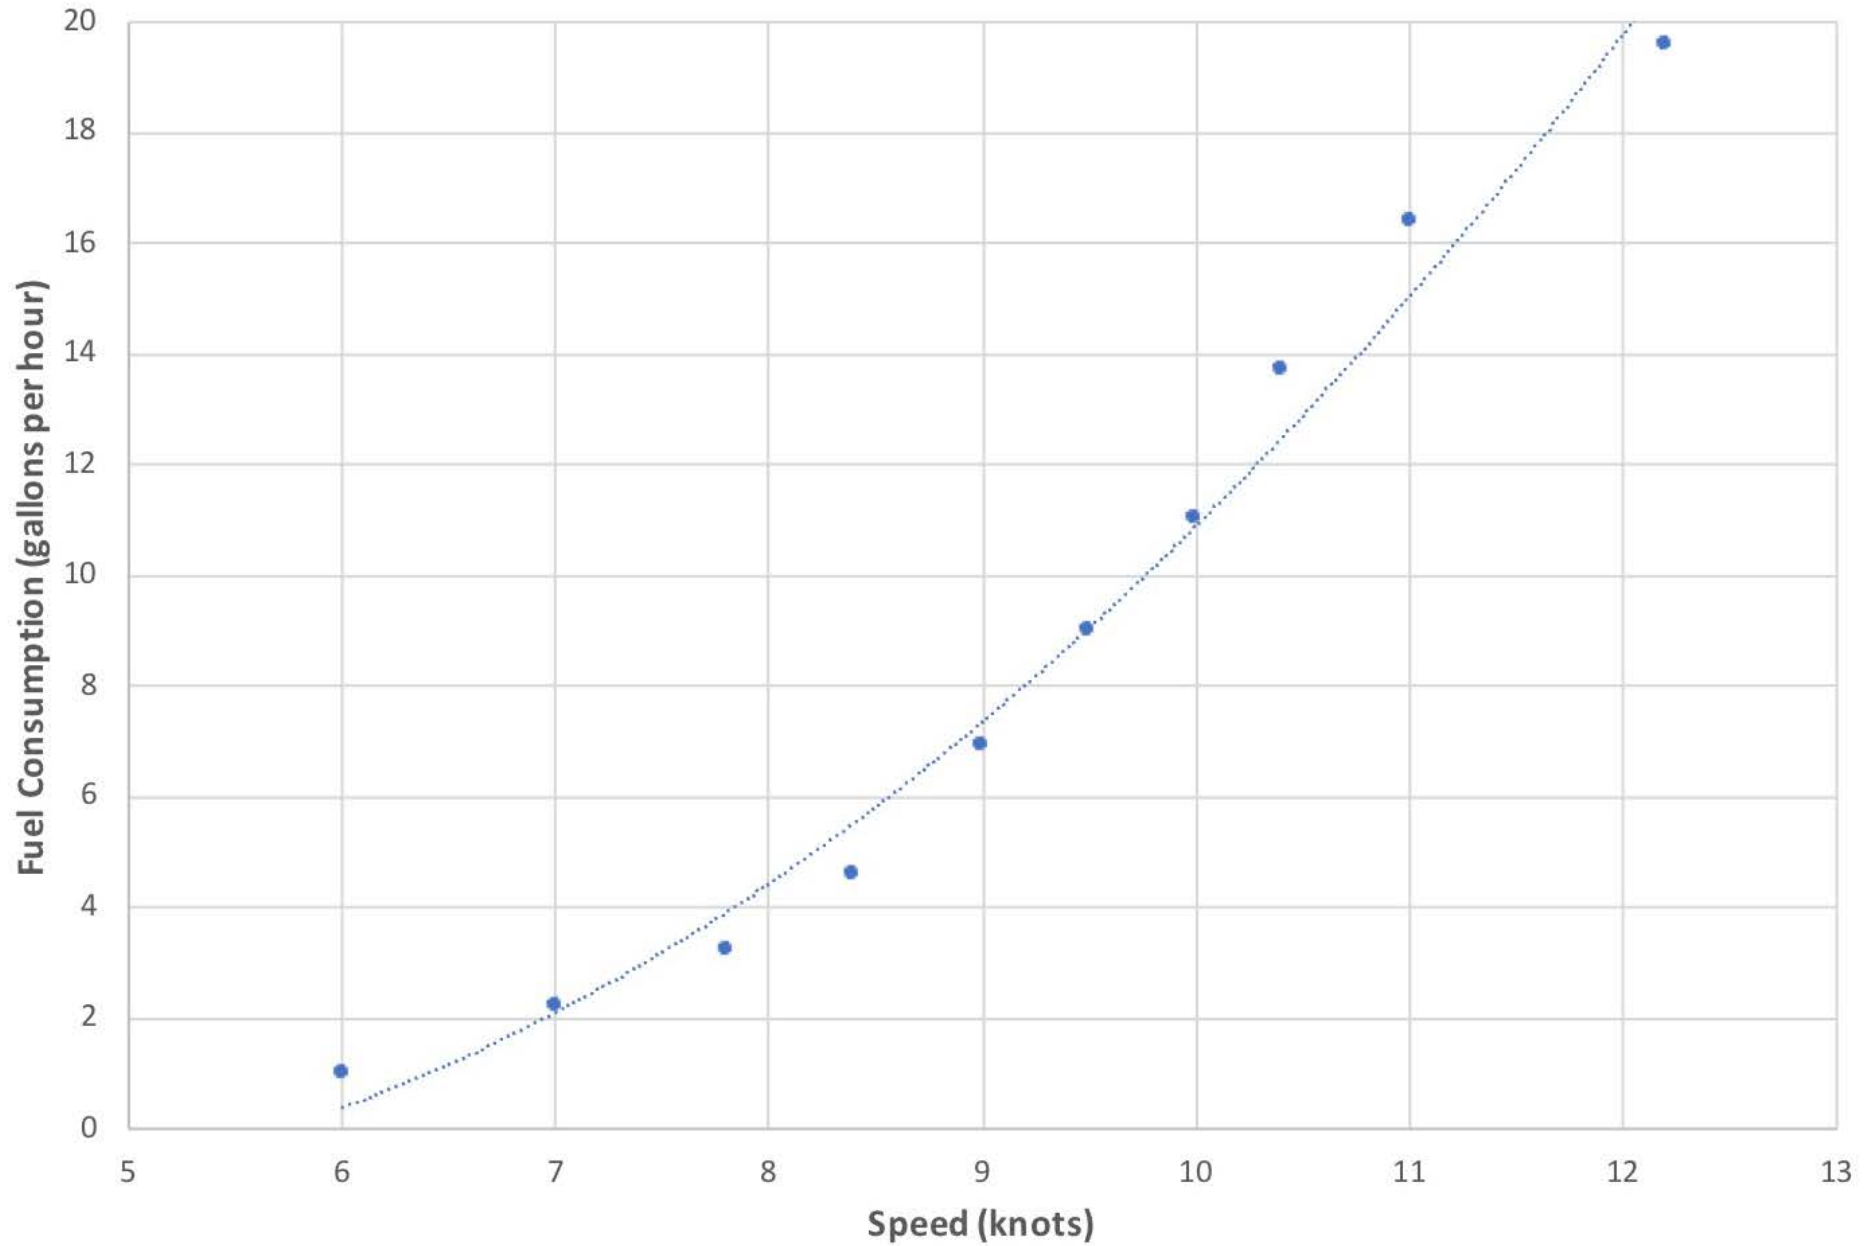

Helmsman Trawlers 43 Fuel Consumption by Speed (Cummins QSB6.7 380hp)

Helmsman Trawlers 43 Range by Speed (Cummins QSB6.7 380hp)

Helmsman Trawlers 38 Fuel Consumption by Speed (Cummins QSB6.7 380hp)

Helmsman Trawlers 38 Range by Speed (Cummins QSB6.7 380hp)

Helmsman Trawlers 37 Fuel Consumption by Speed (Cummins QSB6.7 250hp)

Helmsman Trawlers 37 Range by Speed (Cummins QSB6.7 250hp)